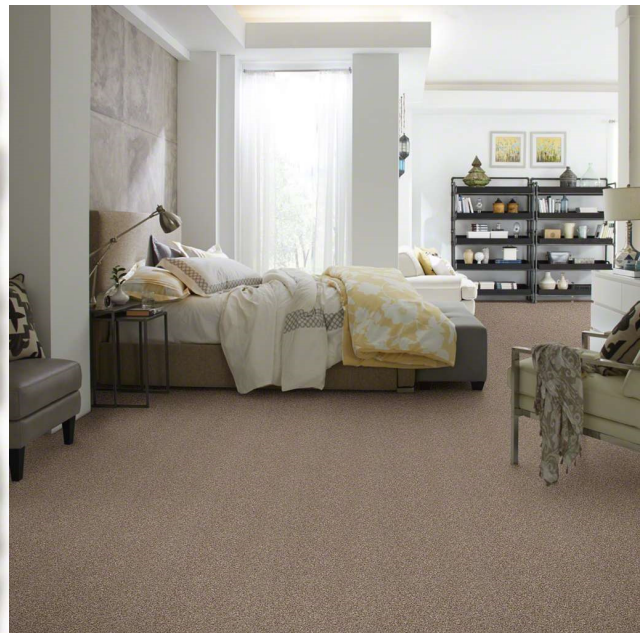

# Shaw | 5E042

## Poised – #710 Brown Sugar

STYLE NAME:	Poised
COLOR:	#710 Brown Sugar
STYLE NUMBER:	5E042
FIBER/BRAND:	100% BCF Endura III Nylon R2X
FACE WEIGHT:	025.0
THICKNESS:	0.660
TOTAL WEIGHT:	056.0
WEIGHT DENSITY:	34100
DENSITY:	0001364
PLY TWIST:	4.85
GAUGE:	3/16
PRIMARY BACKING:	Polypropylene
SECONDARY BACKING:	ClassicBac
PATTERN REPEAT:	N/A
FLAMMABILITY PILL TEST:	Passed
CLASS:	5 YEA
WARRANTY	10 Year Texture Retention, Abrasive Wear & Quality Assurance
	Lifetime Stain & Pet Urine Stain